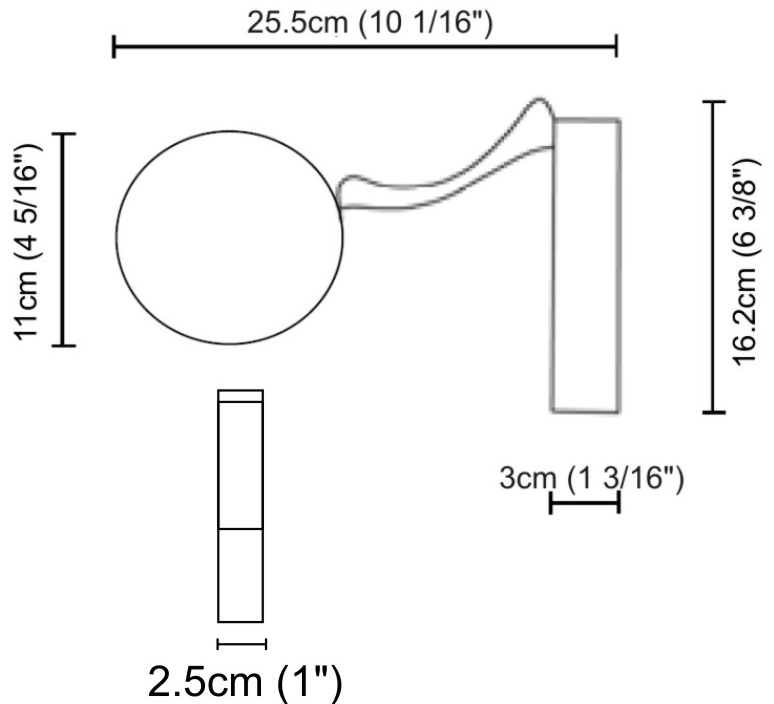

DO NOT DISTURB SURFACE

D133027-

base number   Finish
Options

1. To build a product code in our configurator select the specify button on the base model # product page
2. To build a manual product code on this datasheet choose from the options listed below in blue font and add the suffix to the base model #

GENERAL

Series: Do Not Disturb
Brand: Knikerboker
Division: Design
Mounting Type: Surface
Mounting Location: Wall
Subcategory: Ambient

PHYSICAL

Shape: Round
Diameter (mm): 110
Diameter (in): 4 ⁵/₁₆
Length (mm): 30
Length (in): 1 ³/₁₆
Width (mm): 25
Width (in): 1
Height (mm): 162
Height (in): 6 ³/₈
Extension (mm): 255
Extension (in): 10 ¹/₁₆
Light Distribution: Direct / Indirect
Diffuser: Opal
Fixture Finish: EWH / EBK / MAN / COF / PRD / SLF / GLF / CLF / BRL
Fixture Material: Metal

ELECTRICAL

Lamp Type: LED
Total Output Wattage (W): 8
Dimming: Non-Dimmable
Driver Included: Yes
Driver Location: Integrated
Driver Type: Constant Voltage - Universal
Driver Class: Class 2
Input Voltage (V): 120 - 277
Upon Request: Integral: Phase dimming 120Vac / (See components)
Remote: 0-10Vdc dimming

LED

Number of LEDs: 1
Color Temperature (°K): 3000
Max. Delivered Lumen (lm): 1000
CRI: >85 CRI
Lamp Life (hrs): 50000

OPTICAL

RATINGS AND CERTIFICATIONS

Certified By: Certified for North American Standards
IP rating: IP20